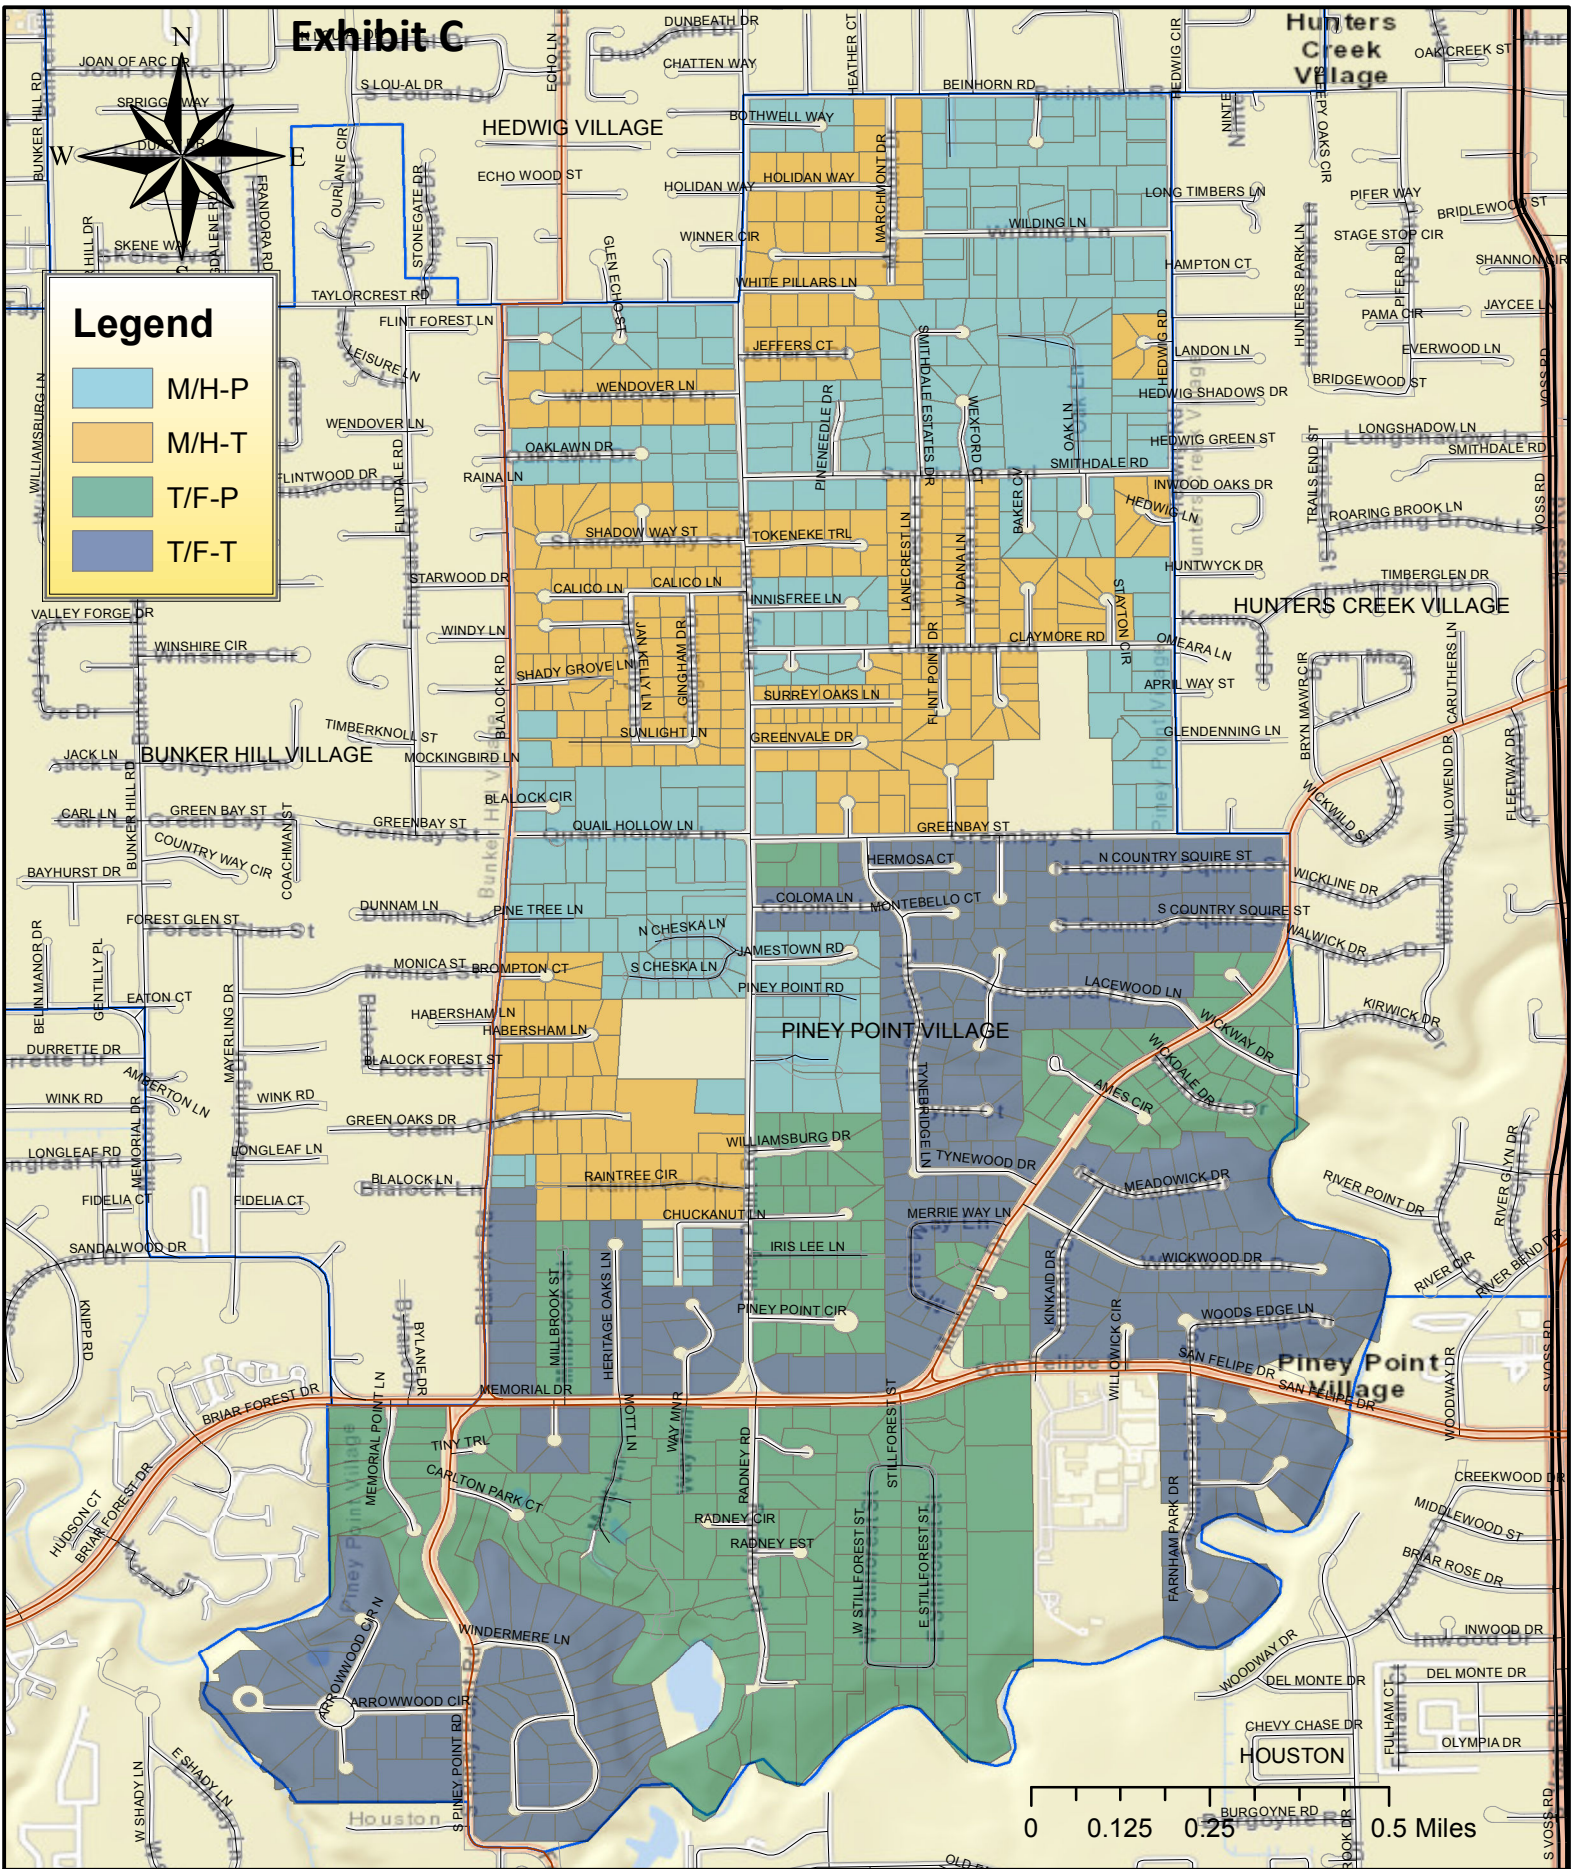

Exhibit C

Legend

- M/H-P (Light Blue)
- M/H-T (Light Orange)
- T/F-P (Light Green)
- T/F-T (Light Purple)

PINEY POINT VILLAGE WCA GARBAGE SERVICE AREAS